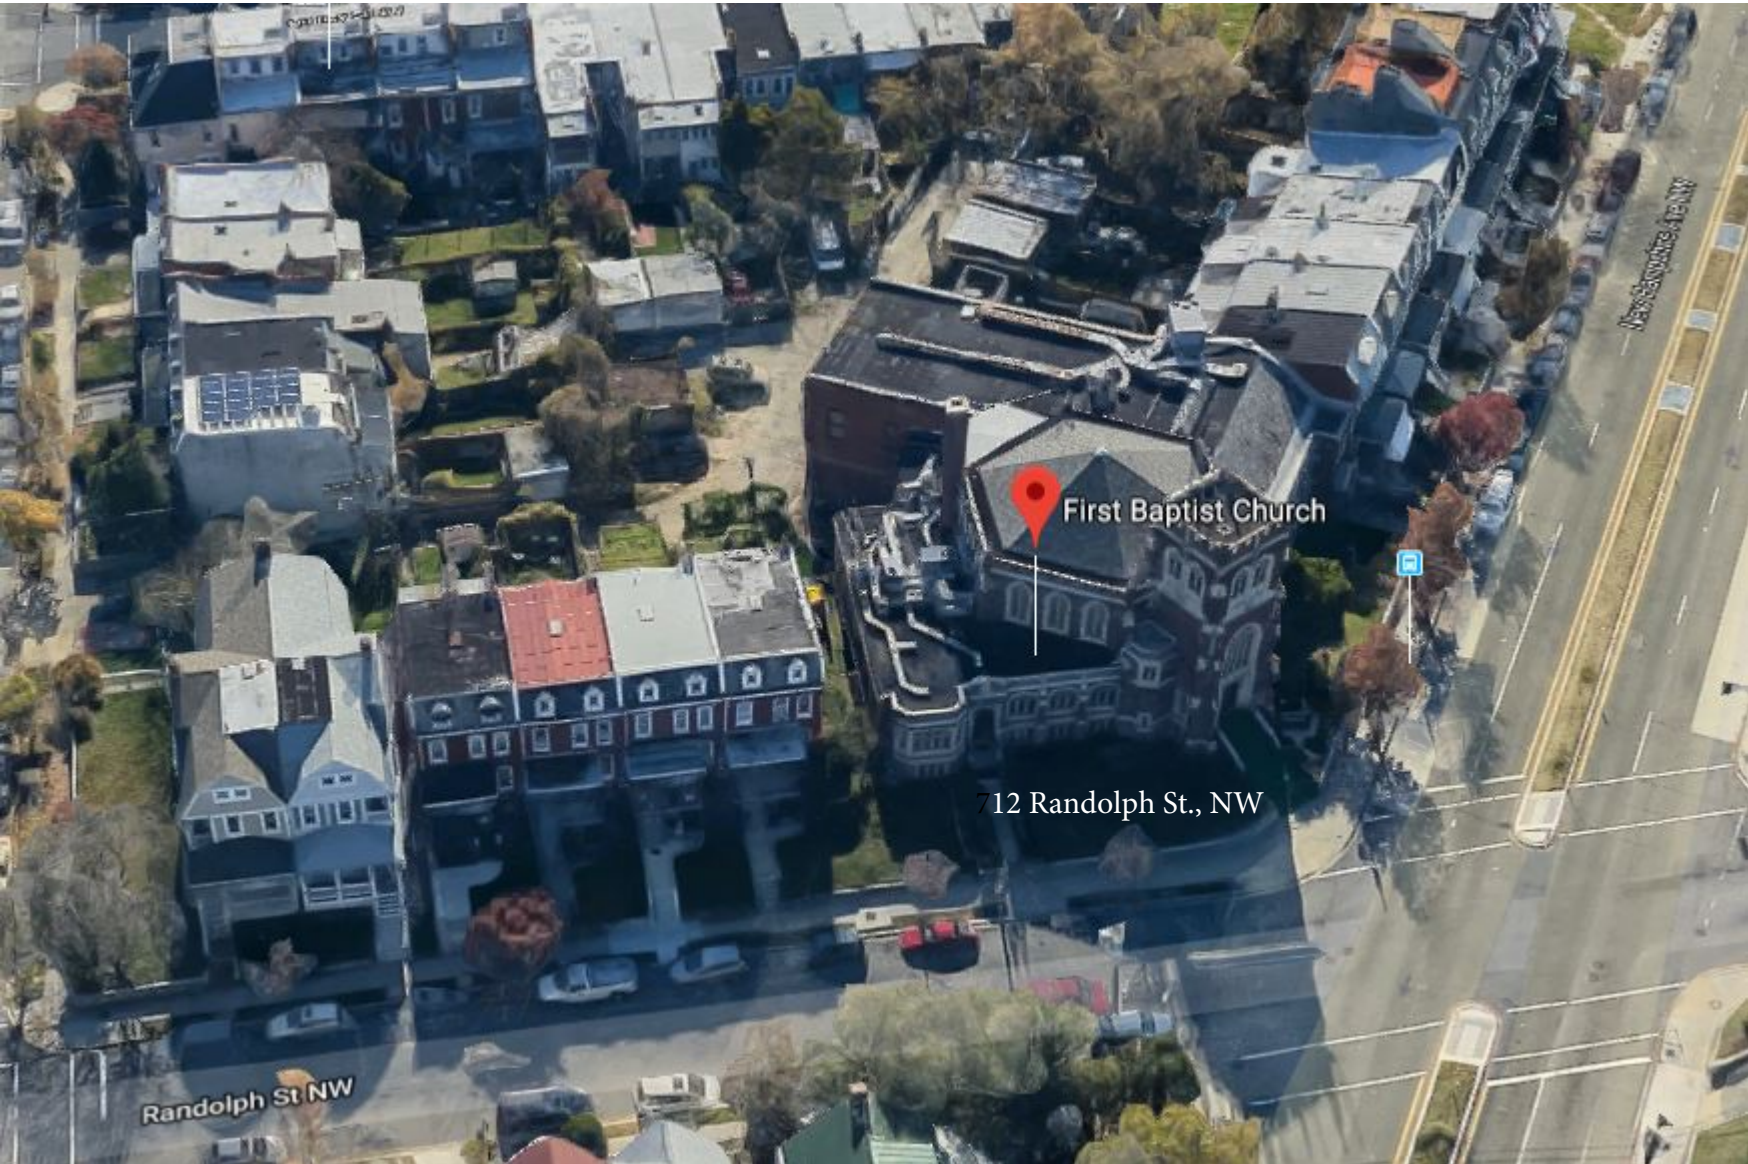

First Baptist Church

712 Randolph St., NW

Randolph St NW

Newspapers of the NW